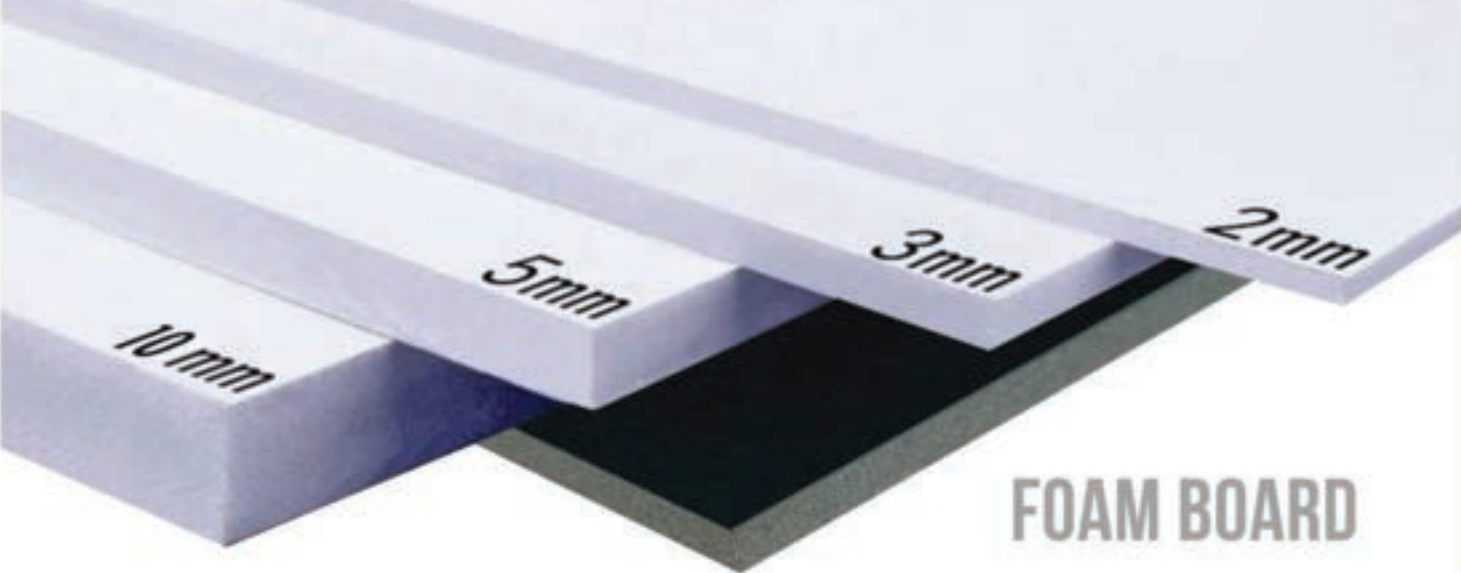

FOAM BOARD

Ref.	Specs	
FB12224405	5mm- 122x244cm- white	20
FB12224410	10mm- 122x244cm- white	10
FB7010002	2mm- 70x100cm- white	50
FB7010003	3mm- 70x100cm- white	30
FB7010003-BK	3mm- 70x100cm- Black	30
FB7010003A	3mm ADHESIVE- 70x100cm- white	30
FB7010005	5mm- 70x100cm- white	20
FB7010005-BK	5mm- 70x100cm- Black	20
FB7010005A-BK	5mm ADHESIVE- 70x100cm- Black	20
FB7010010	10mm - 70x100cm- white	10
FB7010010A	10mm ADHESIVE- 70x100cm- white	10
FB701005A	5mm ADHESIVE- 70x100cm- white	20